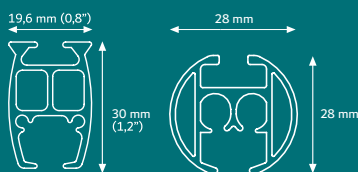

PROFILE

- Shown actual size 1:1
- Aluminium Extrusion
- Weight: 500 grams per meter (5,36 ounce per ft.)