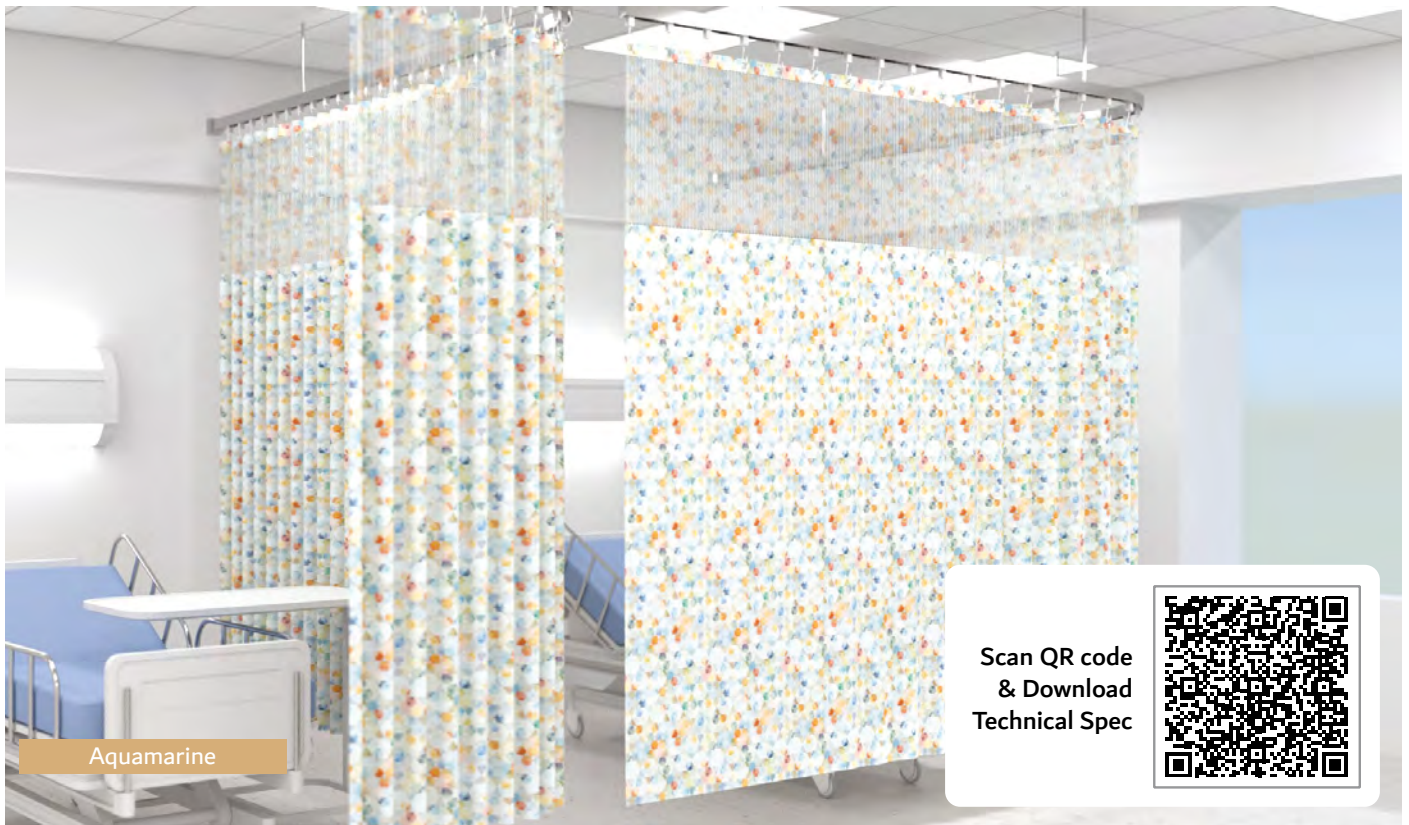

Description	Height	Price (GBP) - Per LMT
Printex	2555mm	92
All fabric has integral mesh		

*MINIMUM ORDER 60 MTRS

PRINTEX COLLECTION

For urgent air shipment 15% additional charge (12 days +/-). Please confirm the manufacturing time with your sales representative.

Origin: USA