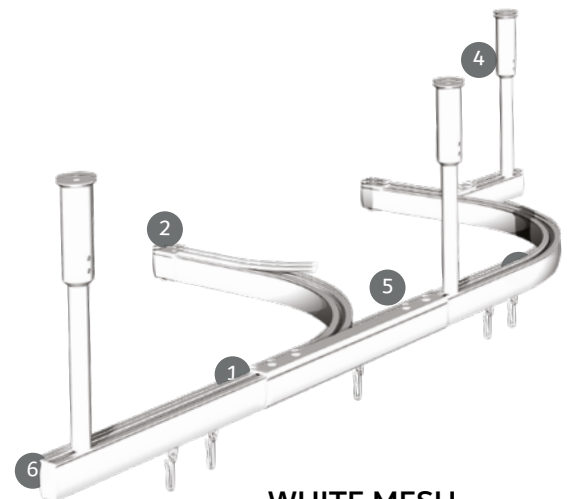

PROFILE

- Aluminium Extrusion
- Weight: 500 grams per meter

BENDING

PRODUCT INFORMATION

- Elegant and functional Medical Track System.
- Simple and quick installation.
- Bendable, both with an inside and outside bend with a 20 cm radius.
- Dustproof synthetic insert strip available.
- Bending Tool which can curve tracks easily.
- Colour: White.
- Lengths: 5.80 m (19') and 7 m (23')
- Rail quality: aluminium, chromated, powder coated.
- Factory applied patented dry lubricant.