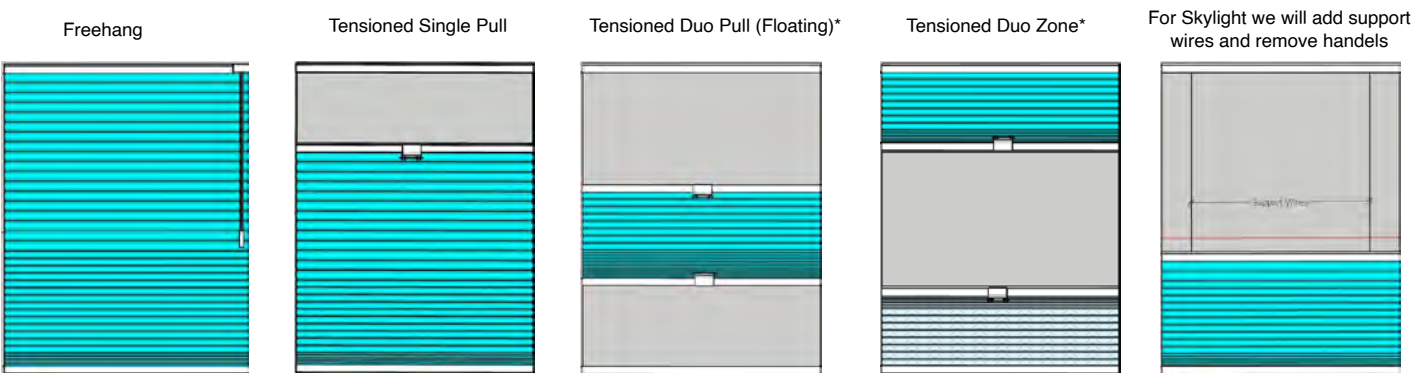

SYSTEMS

EXTRAS							
Freehang & Tensioned as shown		Skylight & Duo Zone	100%	1 Channel Remote	£14.04	Operating Wand 2m	£12.67
Tensioned with duo pull	10%	L Profile 40mm x 60mm Per Side	£6.66 plm	6 Channel Remote	£16.81	Motor not available with any Duo*	
Skylight	10%	Solar panel	£31.66	16 Channel Remote	£31.09		
Skylight with duo pull	30%	*Motor	£80.00	Charger	£12.76		
Duo Zone add	75%